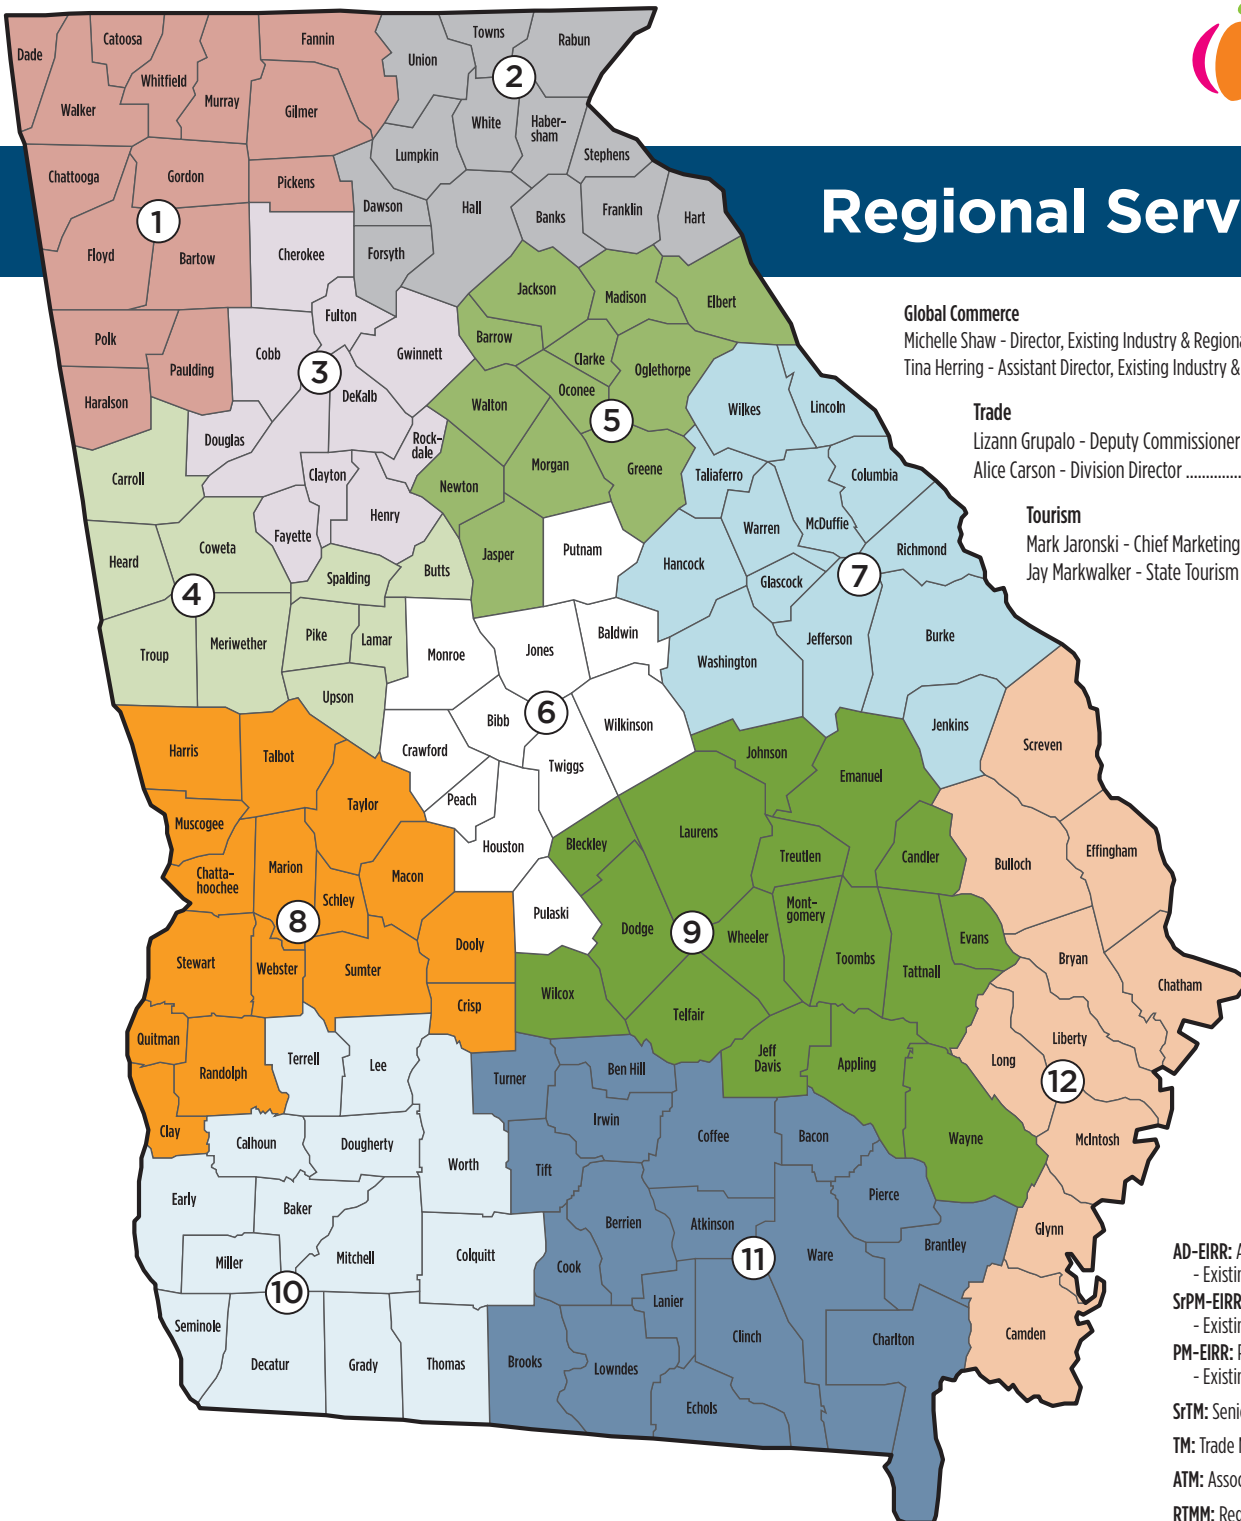

Regional Services Map

Global Commerce

Michelle Shaw - Director, Existing Industry & Regional Recruitment(678) 640.4337
 Tina Herring - Assistant Director, Existing Industry & Regional Recruitment(404) 804.5580

Trade

Lizann Grupalo - Deputy Commissioner(404) 623.3699
 Alice Carson - Division Director(404) 962.4112

Tourism

Mark Jaronski - Chief Marketing Officer(404) 962.4082
 Jay Markwalker - State Tourism Director(404) 962.4016

AD-EIRR: Assistant Director
 - Existing Industry and Regional Recruitment
SrPM-EIRR: Senior Project Manager
 - Existing Industry and Regional Recruitment
PM-EIRR: Project Manager
 - Existing Industry and Regional Recruitment
SrTM: Senior Trade Manager
TM: Trade Manager
ATM: Associate Trade Manager
RTMM: Regional Tourism Marketing Manager